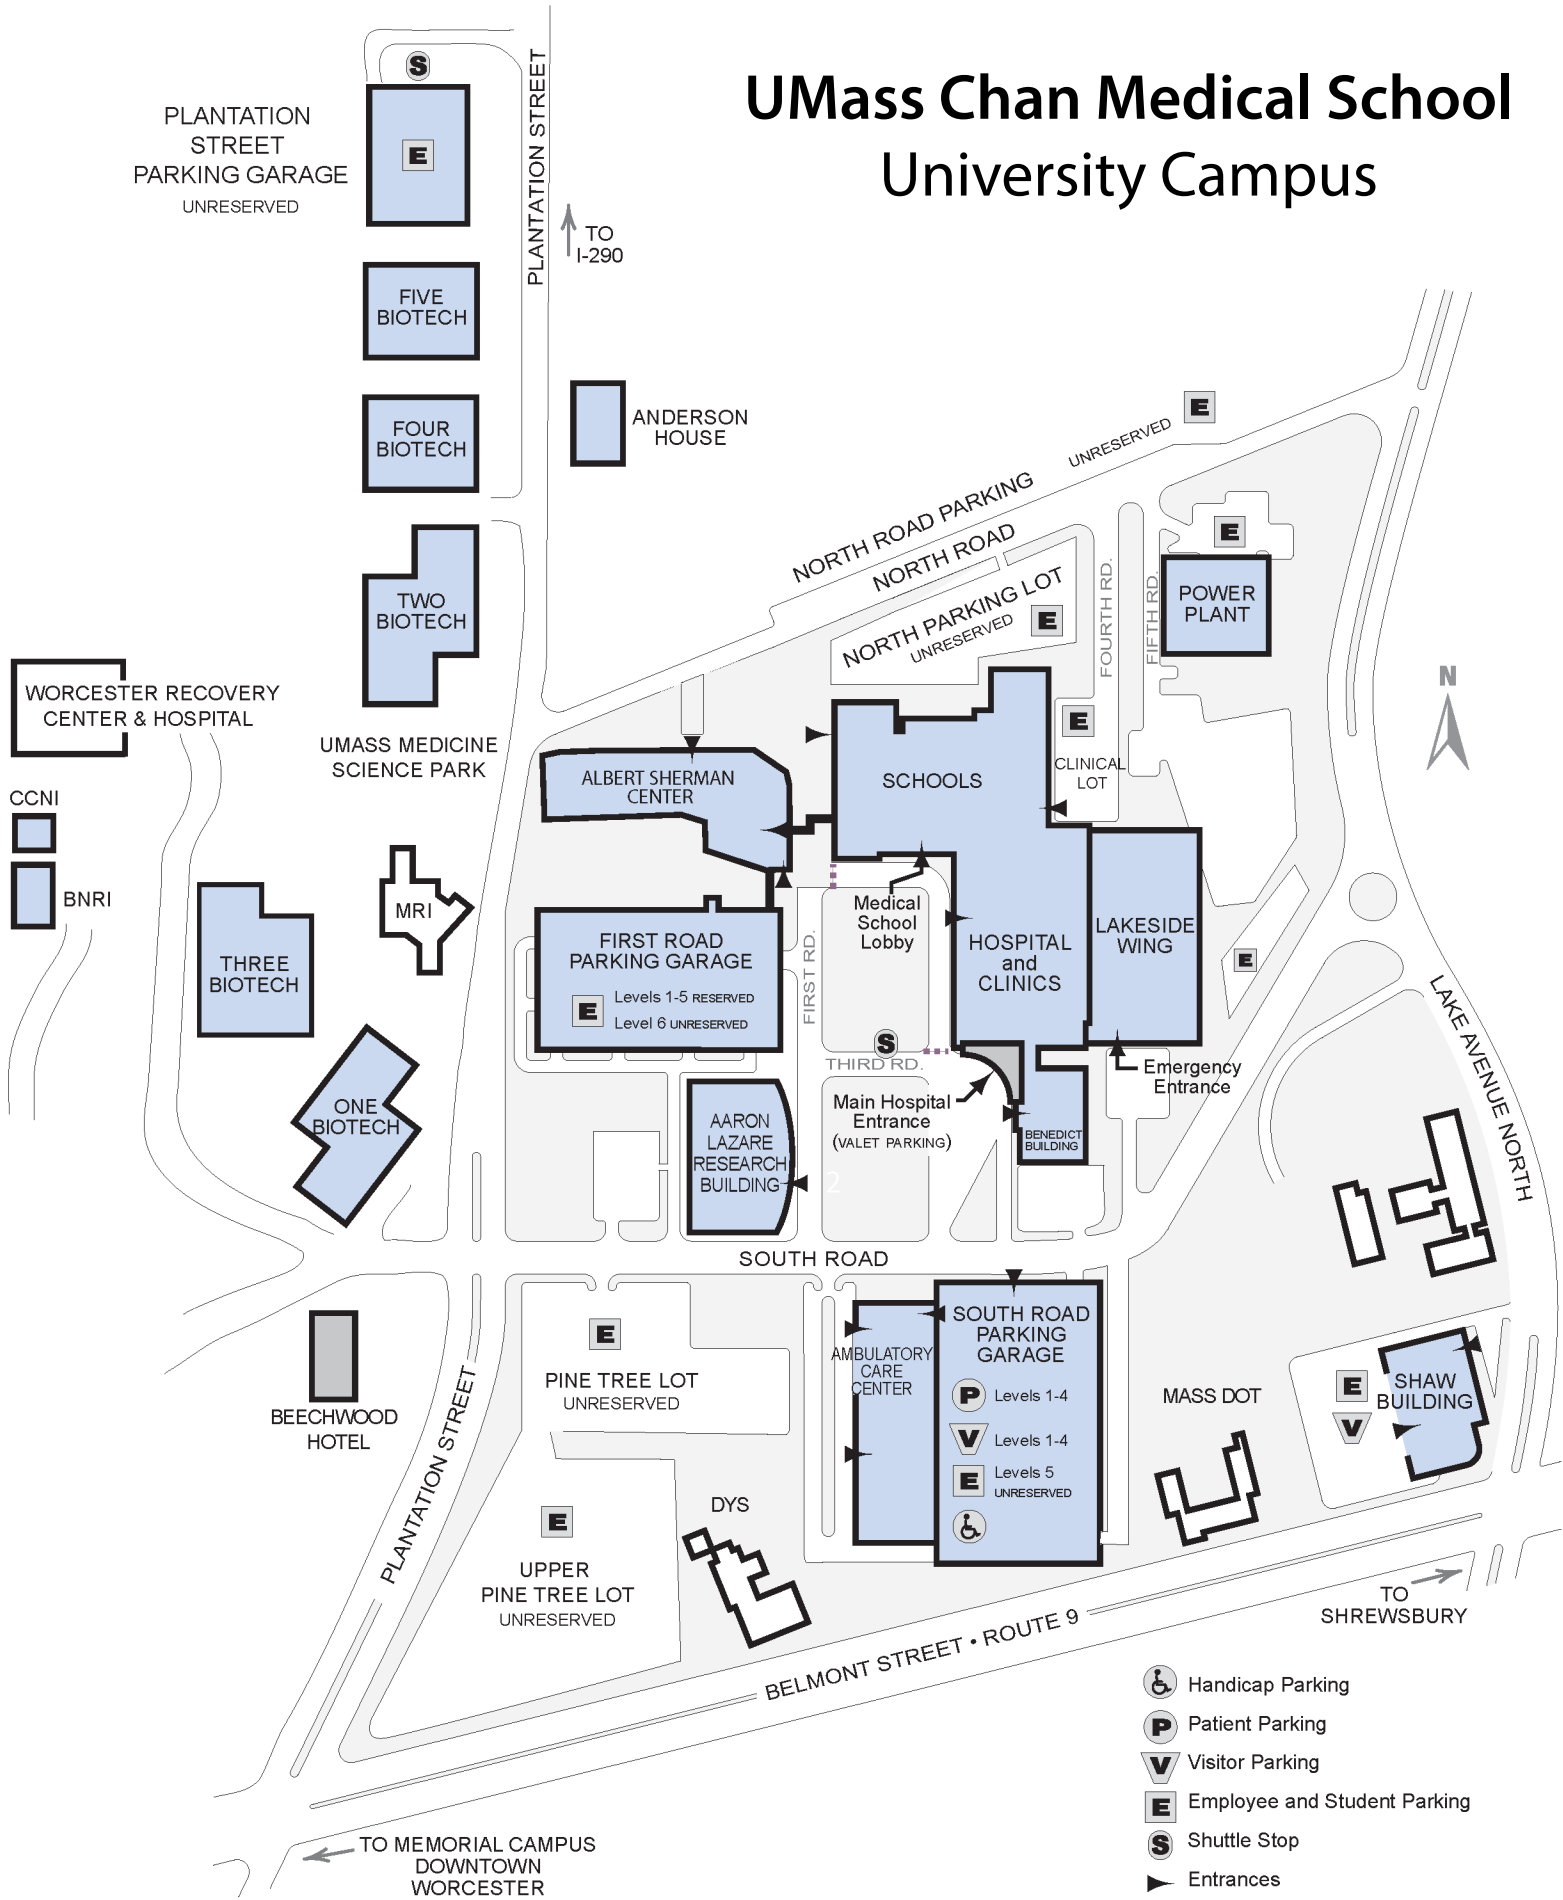

UMass Chan Medical School University Campus

- Handicap Parking
- Patient Parking
- Visitor Parking
- Employee and Student Parking
- Shuttle Stop
- Entrances